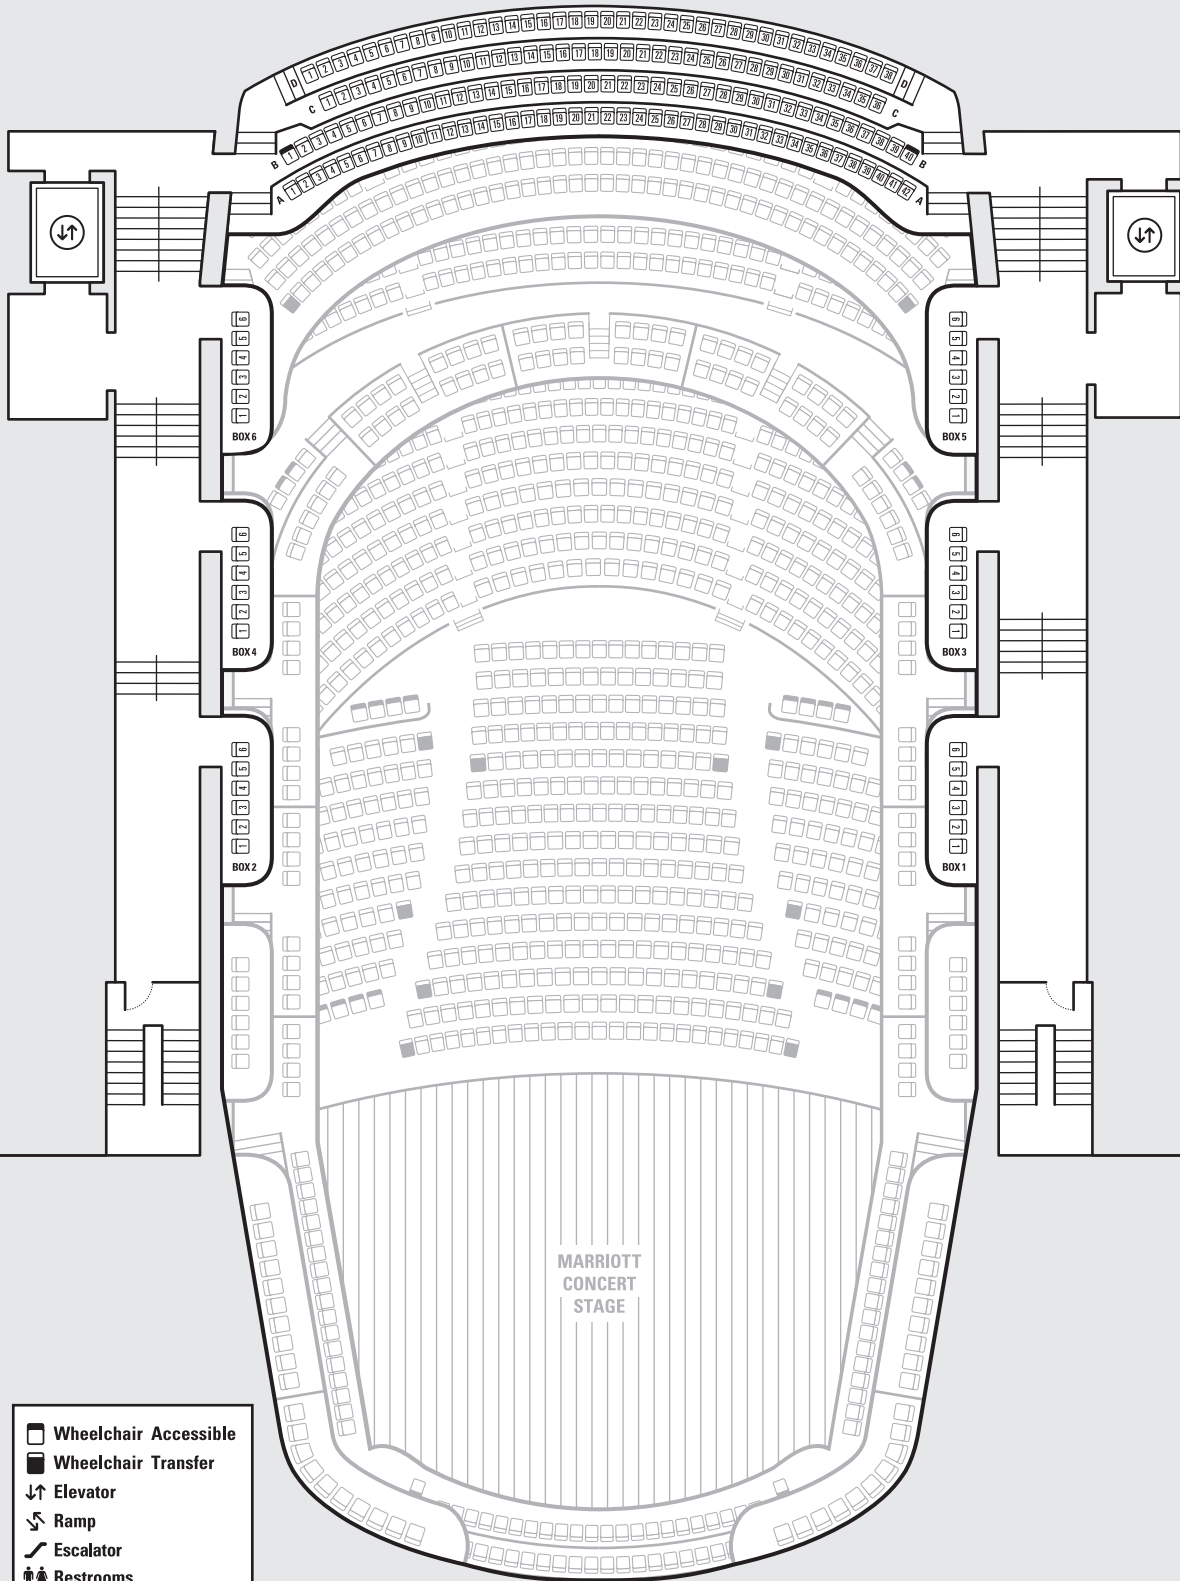

# TIER 3 LEVEL - UPPER TIER

- Wheelchair Accessible
- Wheelchair Transfer
- ↕ Elevator
- ↗ Ramp
- ↘ Escalator
- ♿ Restrooms
- 🚰 Drinking Fountain