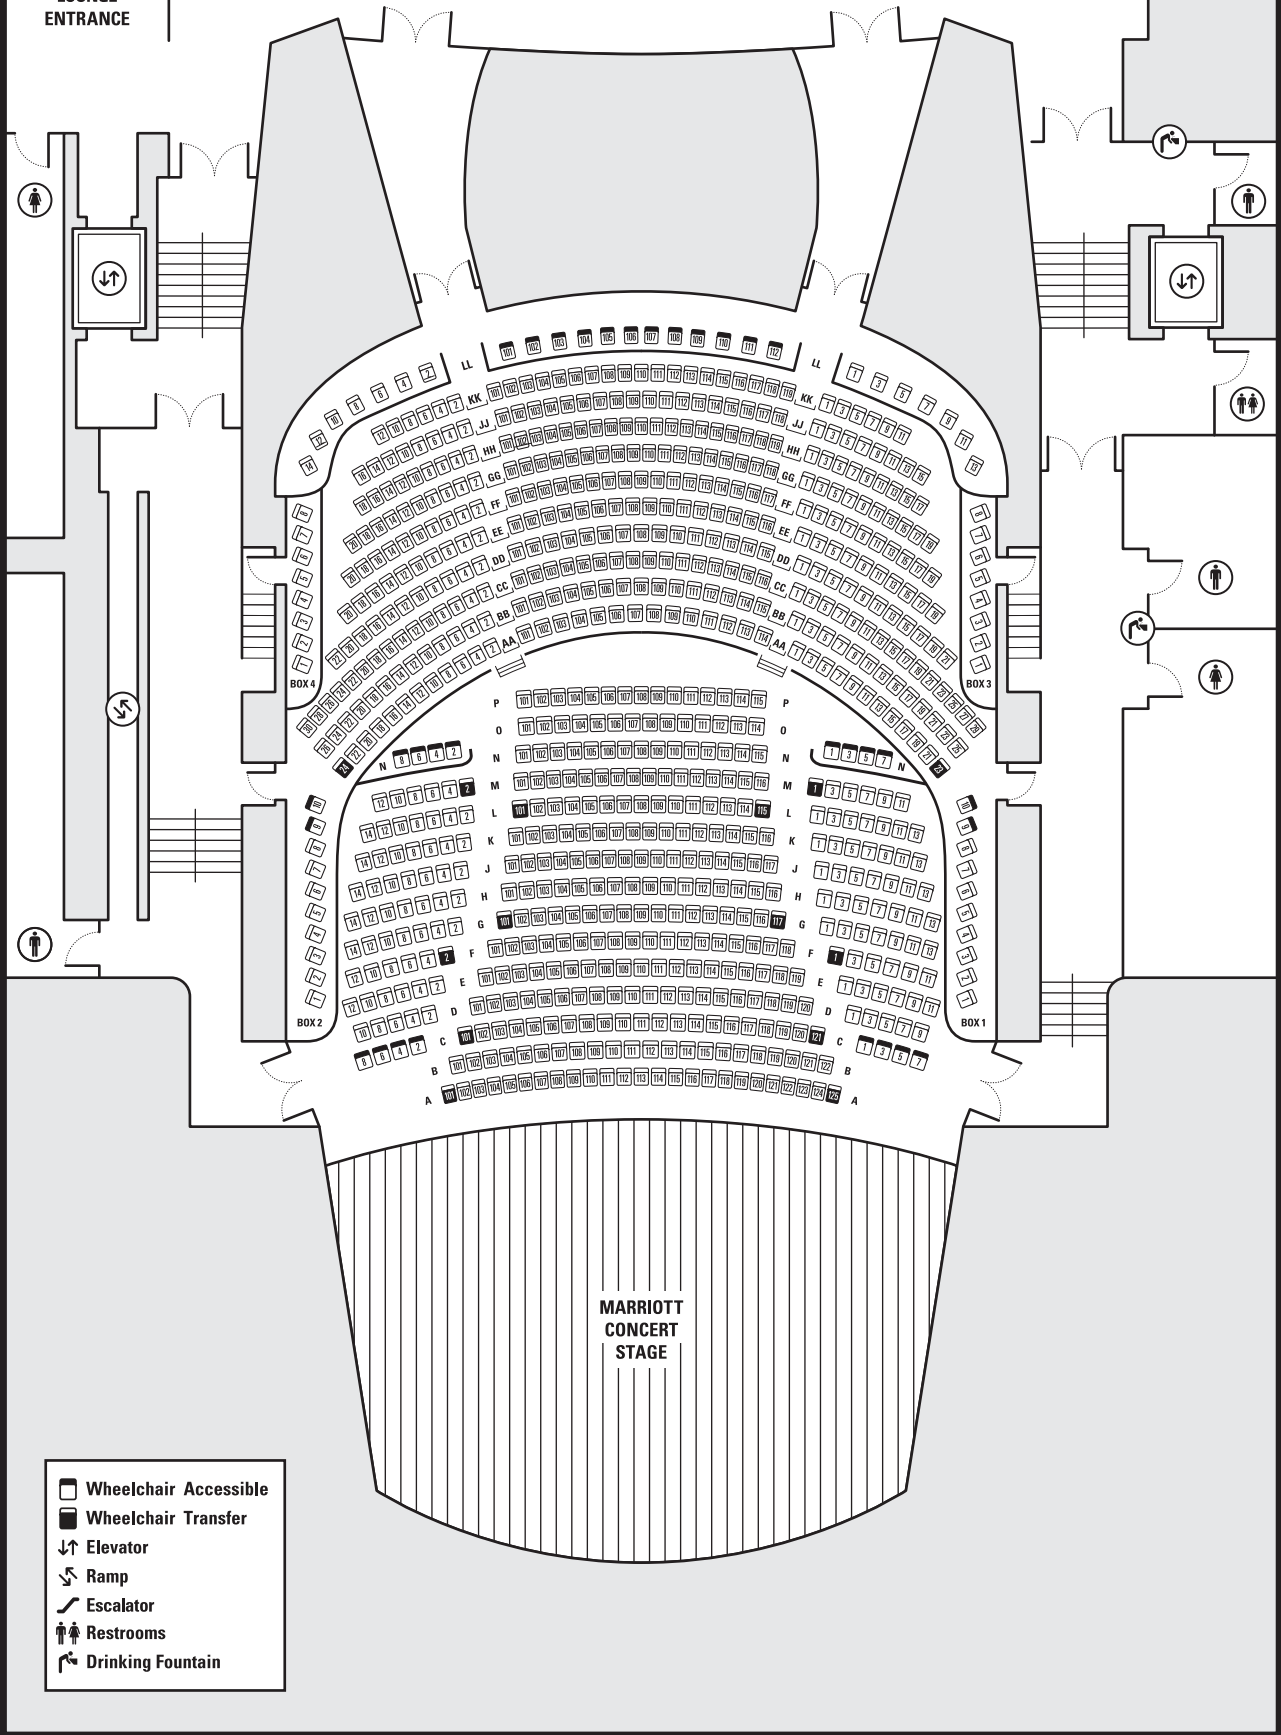

MAIN LEVEL - ORCHESTRA

COMCAST LOUNGE ENTRANCE

LOCKHEED MARTIN LOBBY

- Wheelchair Accessible
- Wheelchair Transfer
- Elevator
- Ramp
- Escalator
- Restrooms
- Drinking Fountain