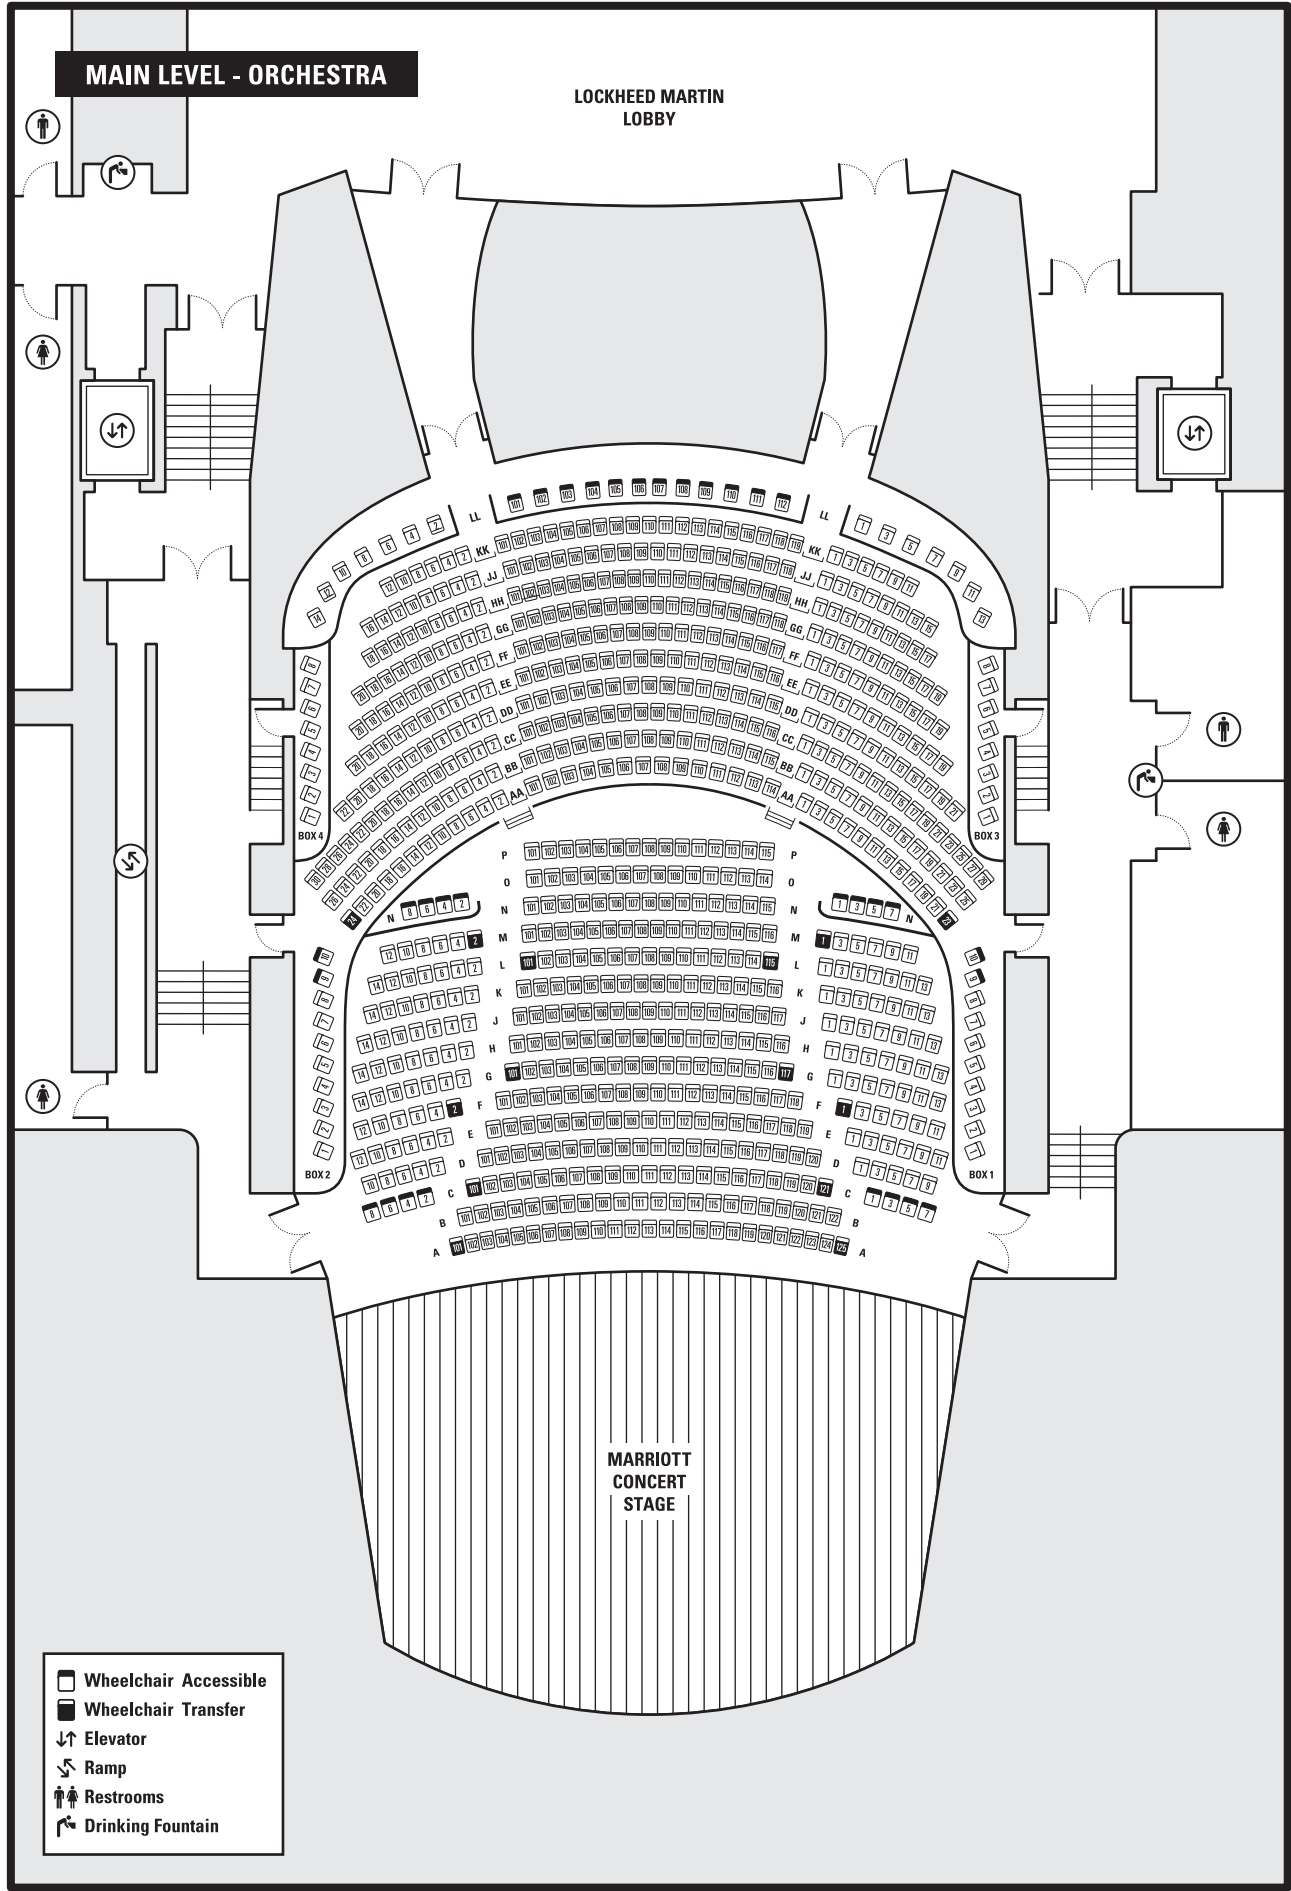

**MAIN LEVEL - ORCHESTRA**

**LOCKHEED MARTIN LOBBY**

- Wheelchair Accessible
- Wheelchair Transfer
- ↕ Elevator
- ↘ Ramp
- ♿ Restrooms
- 🚰 Drinking Fountain